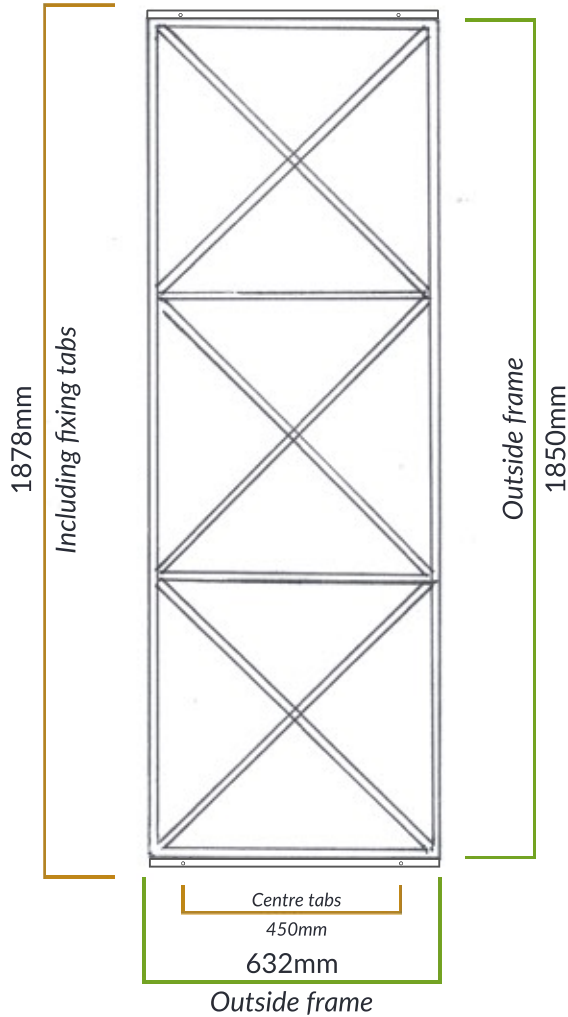

Single mirror
Hung vertically

Single mirror
Hung horizontally

1 Mirror

Outside frame
632mm

2 Mirrors

Outside frame
1264mm

3+ Mirrors

Outside frame
1896mm

Outside frame
1850mm

1 Mirror

Outside frame
632mm

2 Mirrors

Outside frame
1264mm

3+ Mirrors

Outside frame
1896mm

Outside frame
1850mm

- Mirrors are sold individually.
- Hang either vertically or horizontally.
- Hang additional mirrors alongside each other to fill larger areas.
- Use as many as you need to create the perfect feature.
- Available in black or black brushed with copper.
- Specifications may vary by a few millimeters.