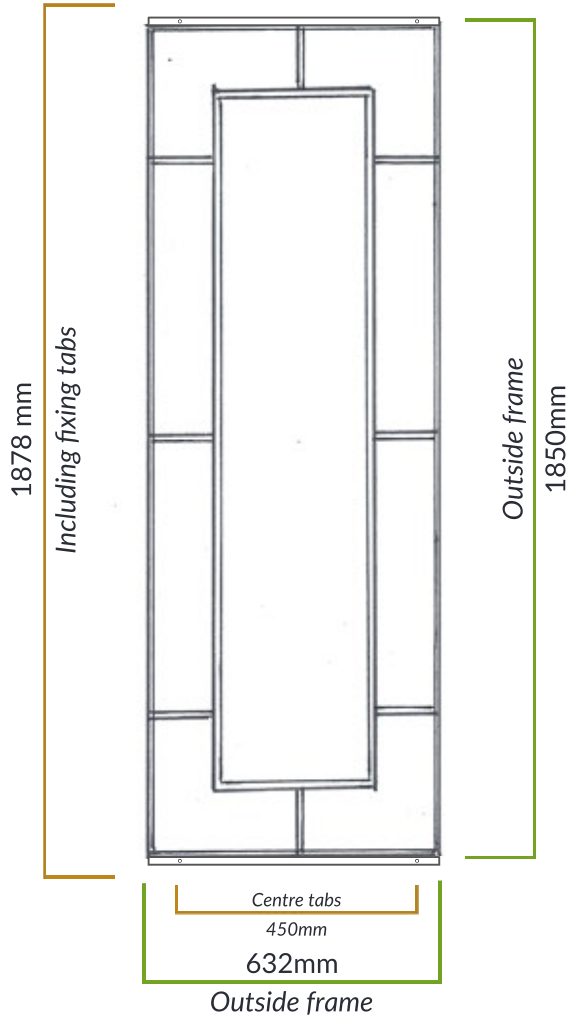

Single mirror
Hung vertically

Single mirror
Hung horizontally

1 Mirror

Outside frame
632mm

2 Mirrors

Outside frame
1264mm

3+ Mirrors

Outside frame
1896mm

Outside frame
1850mm

1 Mirror

Outside frame
632mm

2 Mirrors

Outside frame
1264mm

3+ Mirrors

Outside frame
1896mm

Outside frame
1850mm

- Mirrors are sold individually.
- Hang either vertically or horizontally.
- Hang additional mirrors alongside each other to fill larger areas.
- Use as many as you need to create the perfect feature.
- Available in black or black brushed with copper.
- Specifications may vary by a few millimeters.