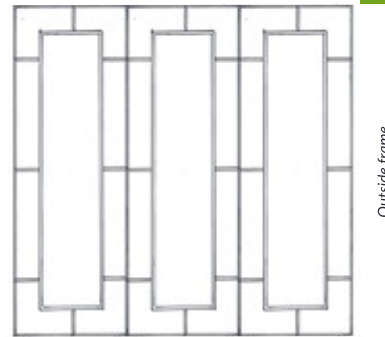

Single mirror
Hung vertically

Single mirror
Hung horizontally

1 Mirror

Outside frame
632mm

2 Mirrors

Outside frame
1264mm

3+ Mirrors

Outside frame
1896mm

Outside frame
1850mm

1 Mirror

Outside frame
632mm

2 Mirrors

Outside frame
1264mm

3+ Mirrors

Outside frame
1896mm

Outside frame
1850mm

- Mirrors are sold individually.
- Hang either vertically or horizontally.
- Hang additional mirrors alongside each other to fill larger areas.
- Use as many as you need to create the perfect feature.
- Available in black or black brushed with copper.
- Specifications may vary by a few millimeters.