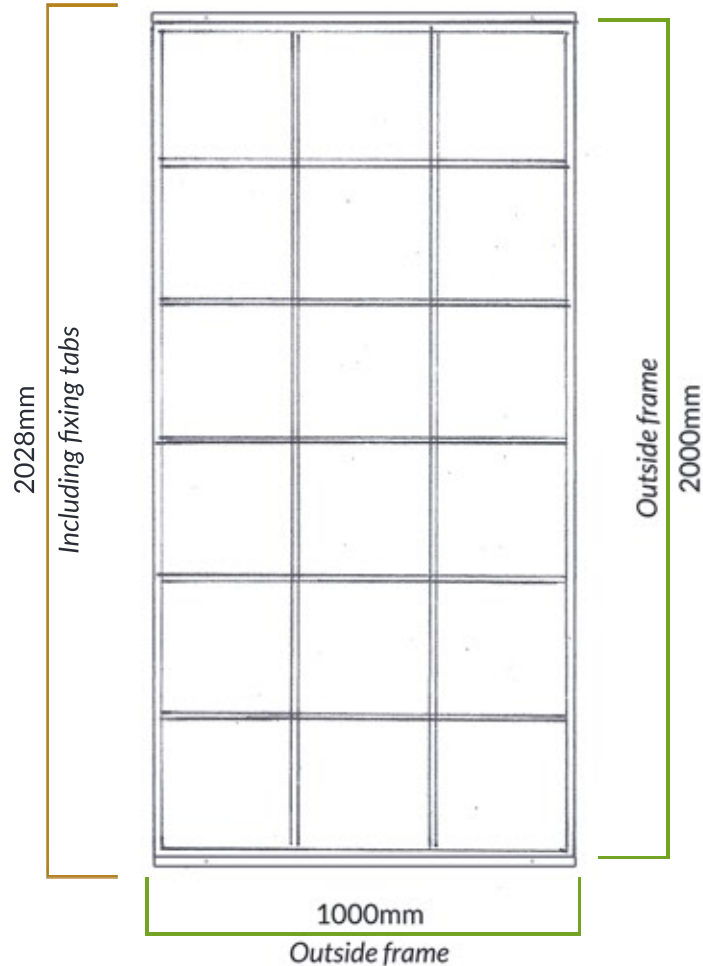

Single mirror  
Hung vertically

Single mirror  
Hung horizontally

1 Mirror

Outside frame  
1000mm

2 Mirrors

Outside frame  
2000mm

3+ Mirrors

Outside frame  
3000mm

Outside frame  
2000mm

1 Mirror

Outside frame  
1000mm

2 Mirrors

Outside frame  
2000mm

3+ Mirrors

Outside frame  
3000mm

Outside frame  
2000mm

- Mirrors are sold individually.
- Hang either vertically or horizontally.
- Hang additional mirrors alongside each other to fill larger areas.
- Use as many as you need to create the perfect feature.
- Available in black or black brushed with copper.
- Specifications may vary by a few millimeters.