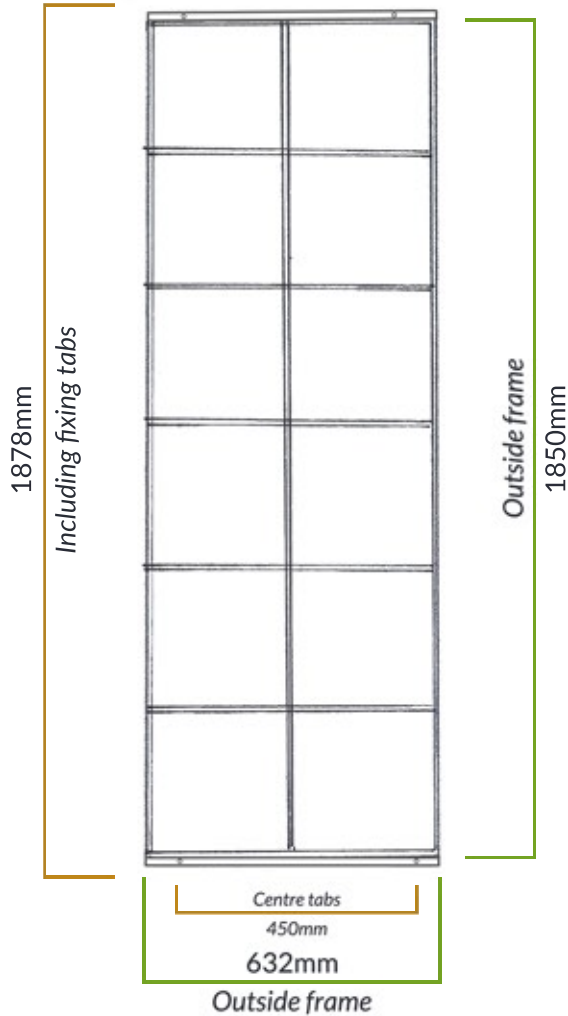

Single mirror
Hung vertically

Single mirror
Hung horizontally

1 Mirror

Outside frame

632mm

2 Mirrors

Outside frame

1264mm

3+ Mirrors

Outside frame

1896mm

1850mm
Outside frame

1 Mirror

632mm
Outside frame

2 Mirrors

1264mm
Outside frame

3+ Mirrors

1896mm
Outside frame

Outside frame

1850mm

- Mirrors are sold individually.
- Hang either vertically or horizontally.
- Hang additional mirrors alongside each other to fill larger areas.
- Use as many as you need to create the perfect feature.
- Available in black or black brushed with copper.
- Specifications may vary by a few millimeters.