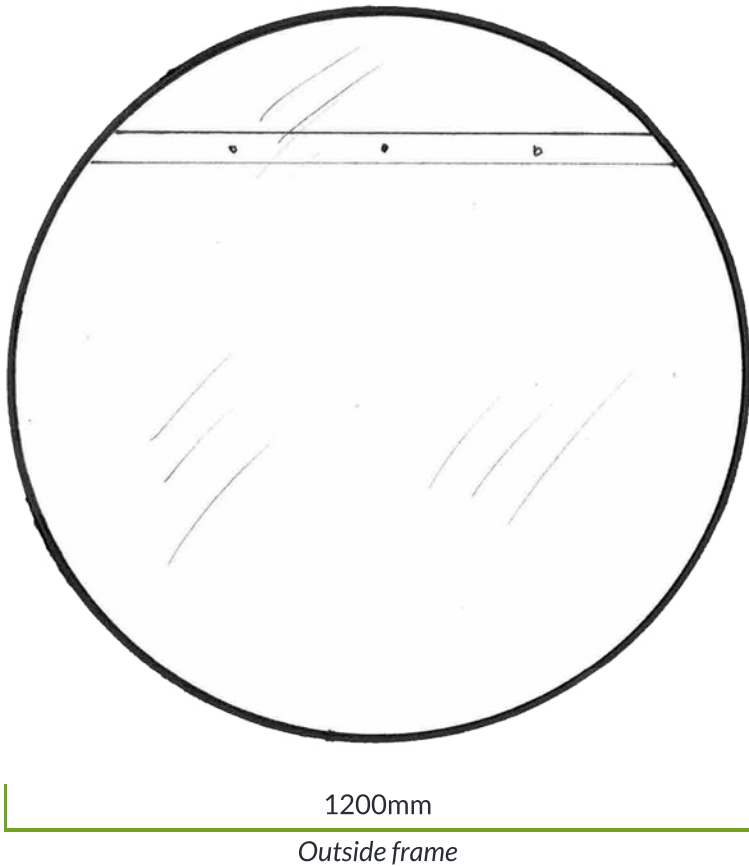

Single mirror

Fix the rear hanging bar securely to the wall. Place the mirror over it aligning the screw holes to fix it in place.

55mm

Single mirror
Side view

- Available in black or black brushed with copper.
- Specifications may vary by a few millimeters.