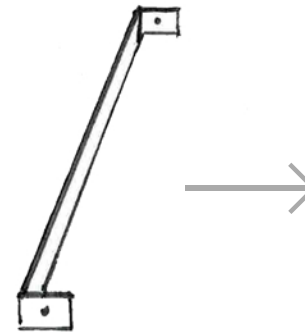

Single mirror

Fix the rear hanging bar securely to the wall. Place the mirror over it aligning the screw holes to fix it in place.

55mm

Single mirror
Side view

- Available in black or black brushed with copper.
- Specifications may vary by a few millimeters.