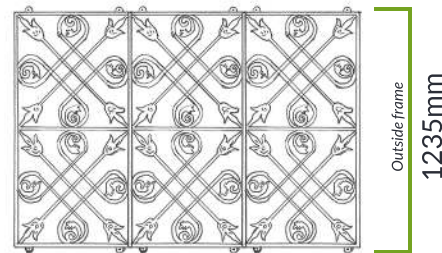

Single mirror
Hung vertically

Single mirror
Hung horizontally

- Mirrors are sold individually.
- Hang either vertically or horizontally.
- Hang additional mirrors alongside each other to fill larger areas.
- Use as many as you need to create the perfect feature.
- Available in black or black brushed with copper.
- Specifications may vary by a few millimeters.

1 Mirror

2 Mirrors

3+ Mirrors

1 Mirror

2 Mirrors

3+ Mirrors

Outside frame
622mm

Outside frame
1244mm

Outside frame
1866mm