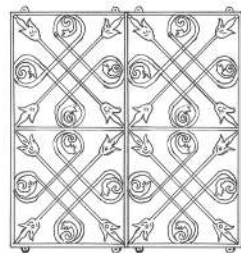

Single mirror
Hung vertically

Single mirror
Hung horizontally

- Mirrors are sold individually.
- Hang either vertically or horizontally.
- Hang additional mirrors alongside each other to fill larger areas.
- Use as many as you need to create the perfect feature.
- Available in black or black brushed with copper.
- Specifications may vary by a few millimeters.

1 Mirror

2 Mirrors

3+ Mirrors

1 Mirror

2 Mirrors

3+ Mirrors

Outside frame
622mm

Outside frame
1244mm