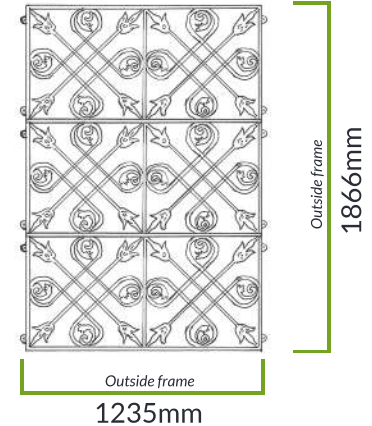

Single mirror
Hung vertically

Single mirror
Hung horizontally

- Mirrors are sold individually.
- Hang either vertically or horizontally.
- Hang additional mirrors alongside each other to fill larger areas.
- Use as many as you need to create the perfect feature.
- Available in black or black brushed with copper.
- Specifications may vary by a few millimeters.

1 Mirror

2 Mirrors

3+ Mirrors

1 Mirror

2 Mirrors

3+ Mirrors

Outside frame
622mm

Outside frame
1244mm

Outside frame
1866mm