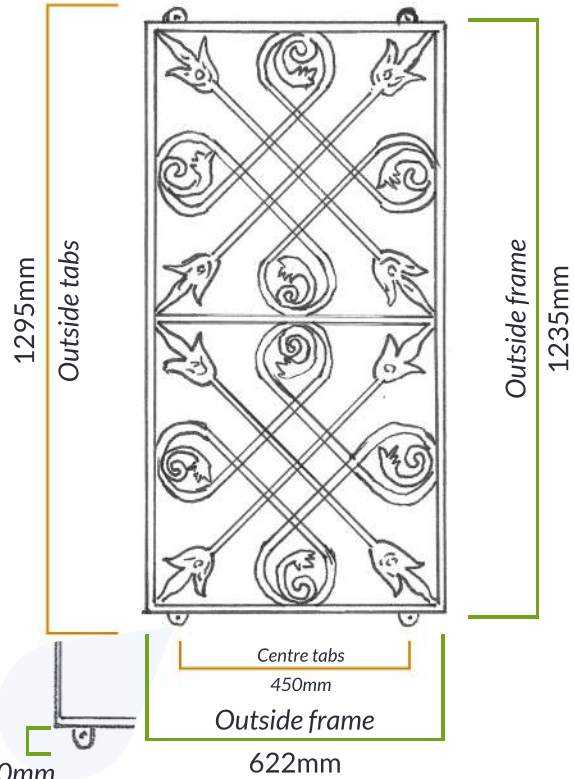

Single mirror
Hung vertically

Single mirror
Hung horizontally

- Mirrors are sold individually.
- Hang either vertically or horizontally.
- Hang additional mirrors alongside each other to fill larger areas.
- Use as many as you need to create the perfect feature.
- Available in black or black brushed with copper.
- Specifications may vary by a few millimeters.

1 Mirror

2 Mirrors

3+ Mirrors

1 Mirror

2 Mirrors

3+ Mirrors

Outside frame
622mm

Outside frame
1244mm

Outside frame
1866mm