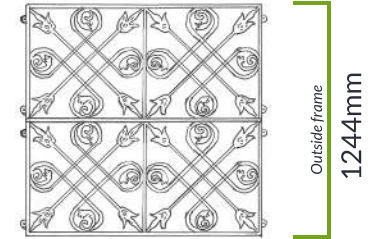

Single mirror
Hung vertically

Single mirror
Hung horizontally

- Mirrors are sold individually.
- Hang either vertically or horizontally.
- Hang additional mirrors alongside each other to fill larger areas.
- Use as many as you need to create the perfect feature.
- Available in black or black brushed with copper.
- Specifications may vary by a few millimeters.

1 Mirror

2 Mirrors

3+ Mirrors

1 Mirror

2 Mirrors

3+ Mirrors

Outside frame
622mm

Outside frame
1244mm

Outside frame
1866mm