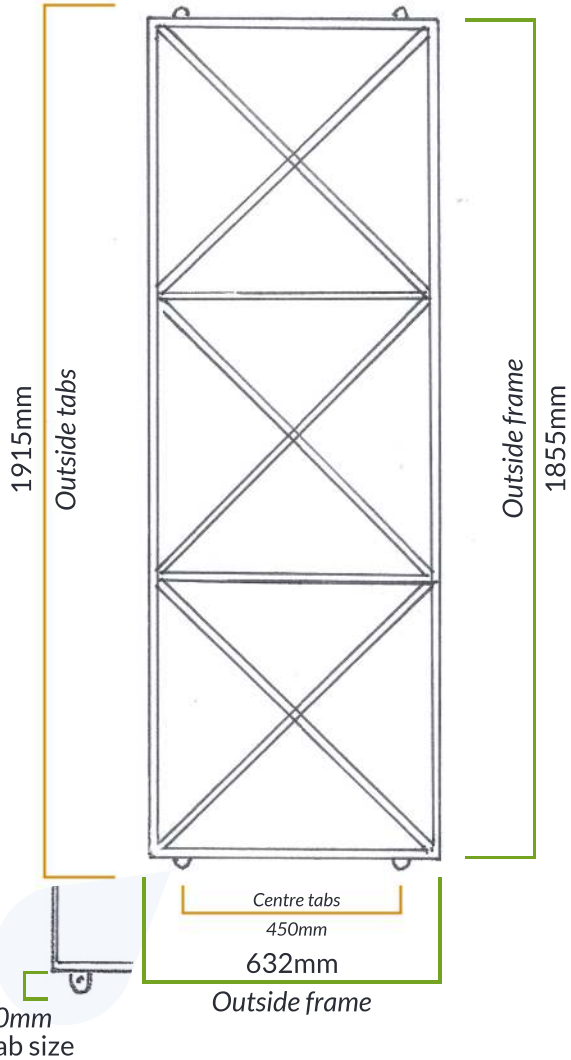

Single mirror
Hung vertically

Single mirror
Hung horizontally

1 Mirror

Outside frame
632mm

2 Mirrors

Outside frame
1264mm

3+ Mirrors

Outside frame
1896mm

Outside frame
1895mm

1 Mirror

Outside frame
632mm

2 Mirrors

Outside frame
1264mm

3+ Mirrors

Outside frame
1896mm

Outside frame
1855mm

- Mirrors are sold individually.
- Hang either vertically or horizontally.
- Hang additional mirrors alongside each other to fill larger areas.
- Use as many as you need to create the perfect feature.
- Available in black or black brushed with copper.
- Specifications may vary by a few millimeters.