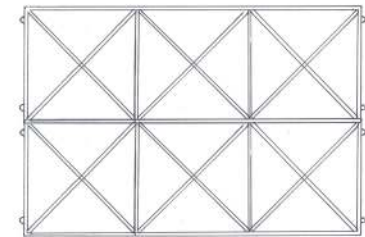

Single mirror
Hung vertically

Single mirror
Hung horizontally

1 Mirror

Outside frame
632mm

2 Mirrors

Outside frame
1264mm

3+ Mirrors

Outside frame
1896mm

Outside frame
1895mm

1 Mirror

Outside frame
632mm

2 Mirrors

Outside frame
1264mm

3+ Mirrors

Outside frame
1896mm

Outside frame
1855mm

- Mirrors are sold individually.
- Hang either vertically or horizontally.
- Hang additional mirrors alongside each other to fill larger areas.
- Use as many as you need to create the perfect feature.
- Available in black or black brushed with copper.
- Specifications may vary by a few millimeters.