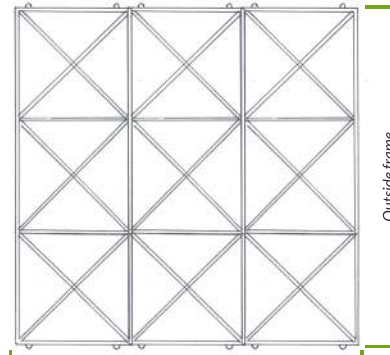

Single mirror
Hung vertically

Single mirror
Hung horizontally

1 Mirror

Outside frame
632mm

2 Mirrors

Outside frame
1264mm

3+ Mirrors

Outside frame
1896mm

Outside frame
1895mm

1 Mirror

Outside frame
632mm

2 Mirrors

Outside frame
1264mm

3+ Mirrors

Outside frame
1896mm

Outside frame
1855mm