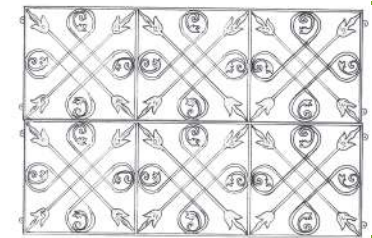

Single mirror
Hung vertically

Single mirror
Hung horizontally

1 Mirror

Outside frame
632mm

2 Mirrors

Outside frame
1264mm

3+ Mirrors

Outside frame
1896mm

Outside frame
1895mm

1 Mirror

Outside frame
632mm

2 Mirrors

Outside frame
1264mm

3+ Mirrors

Outside frame
1896mm

Outside frame
1855mm

- Mirrors are sold individually.
- Hang either vertically or horizontally.
- Hang additional mirrors alongside each other to fill larger areas.
- Use as many as you need to create the perfect feature.
- Available in black or black brushed with copper.
- Specifications may vary by a few millimeters.