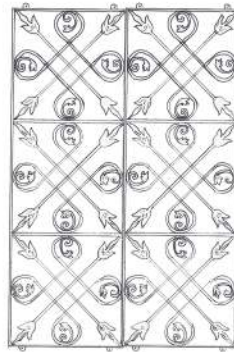

Single mirror
Hung vertically

Single mirror
Hung horizontally

1 Mirror

Outside frame
632mm

2 Mirrors

Outside frame
1264mm

3+ Mirrors

Outside frame
1896mm

Outside frame
1895mm

1 Mirror

Outside frame
632mm

2 Mirrors

Outside frame
1264mm

3+ Mirrors

Outside frame
1896mm

Outside frame
1855mm