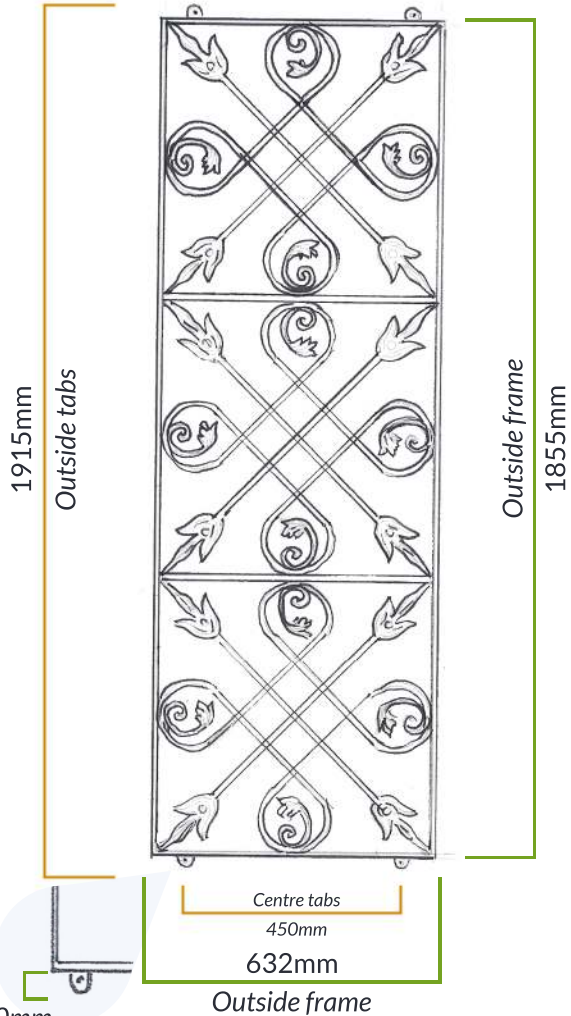

Single mirror
Hung vertically

Single mirror
Hung horizontally

1 Mirror

Outside frame
632mm

2 Mirrors

Outside frame
1264mm

3+ Mirrors

Outside frame
1896mm

Outside frame
1895mm

1 Mirror

Outside frame
632mm

2 Mirrors

Outside frame
1264mm

3+ Mirrors

Outside frame
1896mm

Outside frame
1855mm

- Mirrors are sold individually.
- Hang either vertically or horizontally.
- Hang additional mirrors alongside each other to fill larger areas.
- Use as many as you need to create the perfect feature.
- Available in black or black brushed with copper.
- Specifications may vary by a few millimeters.