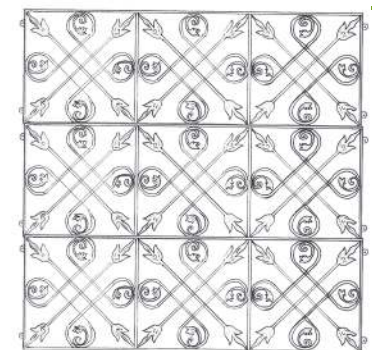

Single mirror
Hung vertically

Single mirror
Hung horizontally

1 Mirror

Outside frame
632mm

2 Mirrors

Outside frame
1264mm

3+ Mirrors

Outside frame
1896mm

Outside frame
1895mm

1 Mirror

Outside frame
632mm

2 Mirrors

Outside frame
1264mm

3+ Mirrors

Outside frame
1896mm

Outside frame
1855mm

- Mirrors are sold individually.
- Hang either vertically or horizontally.
- Hang additional mirrors alongside each other to fill larger areas.
- Use as many as you need to create the perfect feature.
- Available in black or black brushed with copper.
- Specifications may vary by a few millimeters.