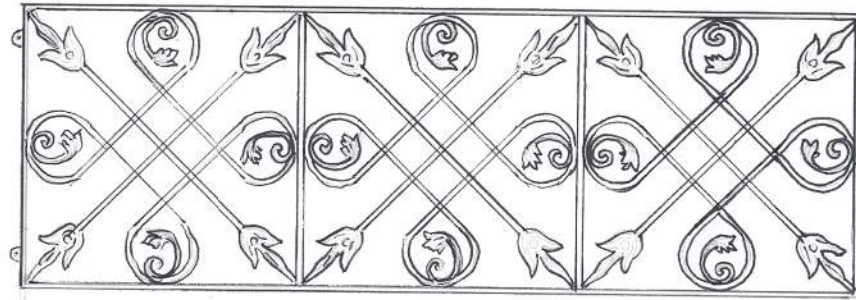

Single mirror
Hung vertically

Single mirror
Hung horizontally

1 Mirror

Outside frame
632mm

2 Mirrors

Outside frame
1264mm

3+ Mirrors

Outside frame
1896mm