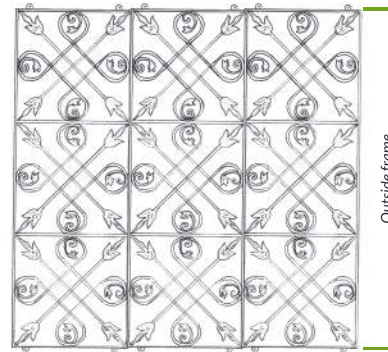

Single mirror
Hung vertically

Single mirror
Hung horizontally

1 Mirror

Outside frame
632mm

2 Mirrors

Outside frame
1264mm

3+ Mirrors

Outside frame
1896mm

Outside frame
1895mm

1 Mirror

Outside frame
632mm

2 Mirrors

Outside frame
1264mm

3+ Mirrors

Outside frame
1896mm

Outside frame
1855mm