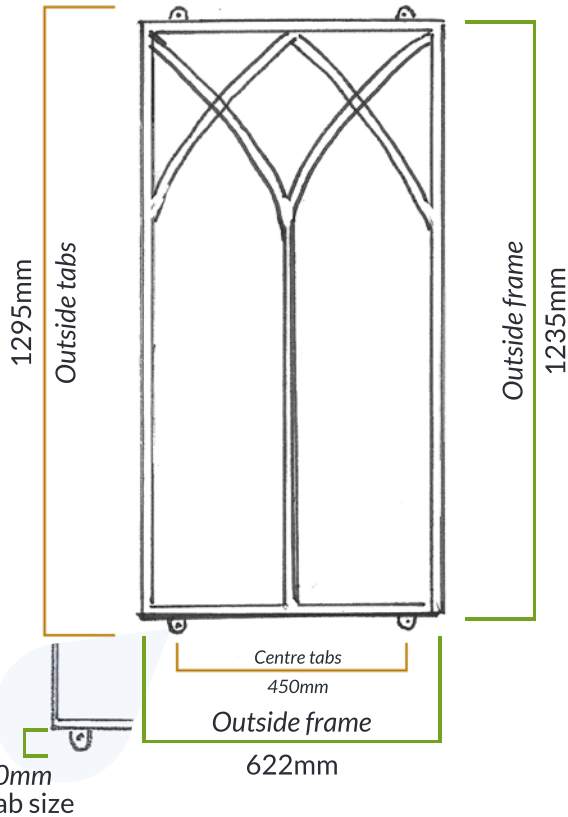

Single mirror
Hung vertically

1 Mirror

Outside frame
622mm

2 Mirrors

Outside frame
1244mm

3+ Mirrors

Outside frame
1866mm

Outside frame
1235mm

- Mirrors are sold individually.
- Hang mirror vertically.
- Hang additional mirrors alongside each other to fill larger areas.
- Use as many as you need to create the perfect feature.
- Available in black or black brushed with copper.
- Specifications may vary by a few millimeters.