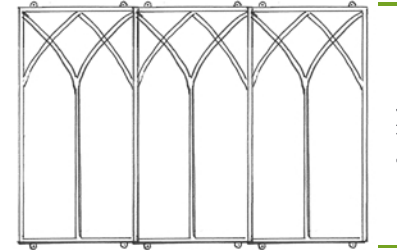

Single mirror
Hung vertically

1 Mirror

Outside frame
622mm

2 Mirrors

Outside frame
1244mm

3+ Mirrors

Outside frame
1866mm

Outside frame
1235mm

- Mirrors are sold individually.
- Hang mirror vertically.
- Hang additional mirrors alongside each other to fill larger areas.
- Use as many as you need to create the perfect feature.
- Available in black or black brushed with copper.
- Specifications may vary by a few millimeters.