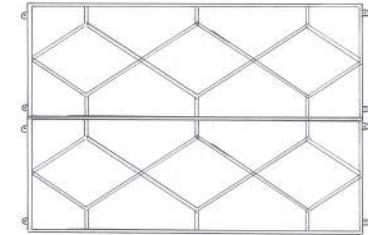

Single mirror  
Hung vertically

Single mirror  
Hung horizontally

1 Mirror

Outside frame  
632mm

2 Mirrors

Outside frame  
1264mm

3+ Mirrors

Outside frame  
1896mm

Outside frame  
1895mm

1 Mirror

Outside frame  
632mm

2 Mirrors

Outside frame  
1264mm

3+ Mirrors

Outside frame  
1896mm

Outside frame  
1855mm

- Mirrors are sold individually.
- Hang either vertically or horizontally.
- Hang additional mirrors alongside each other to fill larger areas.
- Use as many as you need to create the perfect feature.
- Available in black or black brushed with copper.
- Specifications may vary by a few millimeters.