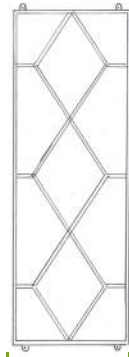

Single mirror  
Hung vertically

Single mirror  
Hung horizontally

1 Mirror

Outside frame  
632mm

2 Mirrors

Outside frame  
1264mm

3+ Mirrors

Outside frame  
1896mm

Outside frame  
1895mm

1 Mirror

Outside frame  
632mm

2 Mirrors

Outside frame  
1264mm

3+ Mirrors

Outside frame  
1896mm

Outside frame  
1855mm

- Mirrors are sold individually.
- Hang either vertically or horizontally.
- Hang additional mirrors alongside each other to fill larger areas.
- Use as many as you need to create the perfect feature.
- Available in black or black brushed with copper.
- Specifications may vary by a few millimeters.