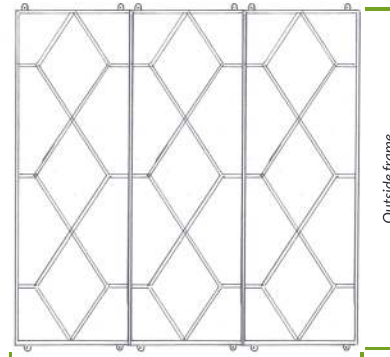

Single mirror  
Hung vertically

Single mirror  
Hung horizontally

1 Mirror

Outside frame  
632mm

2 Mirrors

Outside frame  
1264mm

3+ Mirrors

Outside frame  
1896mm

Outside frame  
1895mm

1 Mirror

Outside frame  
632mm

2 Mirrors

Outside frame  
1264mm

3+ Mirrors

Outside frame  
1896mm

Outside frame  
1855mm

- Mirrors are sold individually.
- Hang either vertically or horizontally.
- Hang additional mirrors alongside each other to fill larger areas.
- Use as many as you need to create the perfect feature.
- Available in black or black brushed with copper.
- Specifications may vary by a few millimeters.