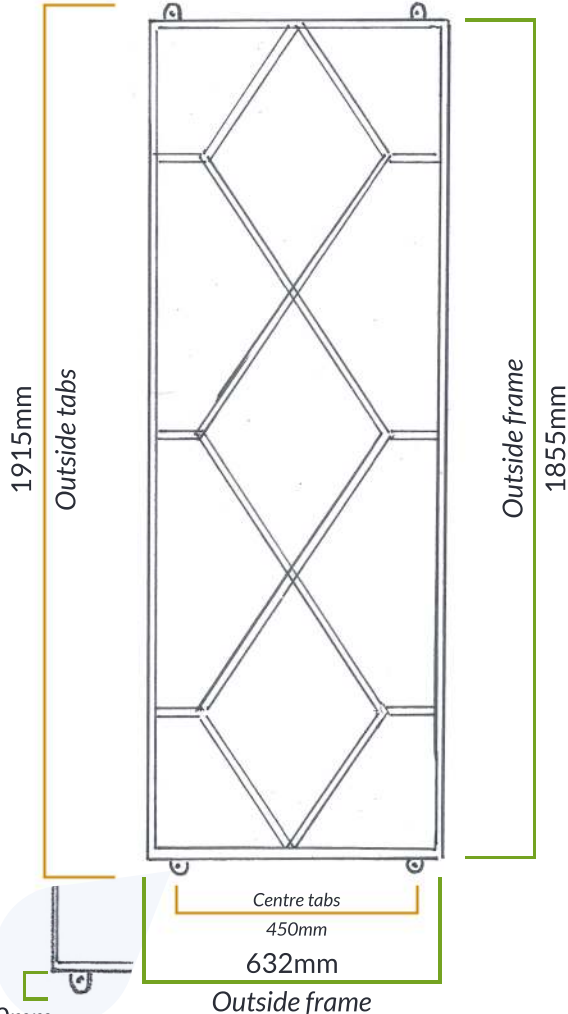

Single mirror  
Hung vertically

Single mirror  
Hung horizontally

1 Mirror

Outside frame  
632mm

2 Mirrors

Outside frame  
1264mm

3+ Mirrors

Outside frame  
1896mm

Outside frame  
1895mm

1 Mirror

Outside frame  
632mm

2 Mirrors

Outside frame  
1264mm

3+ Mirrors

Outside frame  
1896mm

Outside frame  
1855mm

- Mirrors are sold individually.
- Hang either vertically or horizontally.
- Hang additional mirrors alongside each other to fill larger areas.
- Use as many as you need to create the perfect feature.
- Available in black or black brushed with copper.
- Specifications may vary by a few millimeters.