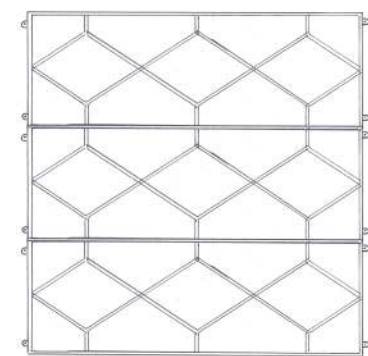

Single mirror  
Hung vertically

Single mirror  
Hung horizontally

1 Mirror

Outside frame  
632mm

2 Mirrors

Outside frame  
1264mm

3+ Mirrors

Outside frame  
1896mm

Outside frame  
1895mm

1 Mirror

Outside frame  
632mm

2 Mirrors

Outside frame  
1264mm

3+ Mirrors

Outside frame  
1896mm

Outside frame  
1855mm

- Mirrors are sold individually.
- Hang either vertically or horizontally.
- Hang additional mirrors alongside each other to fill larger areas.
- Use as many as you need to create the perfect feature.
- Available in black or black brushed with copper.
- Specifications may vary by a few millimeters.