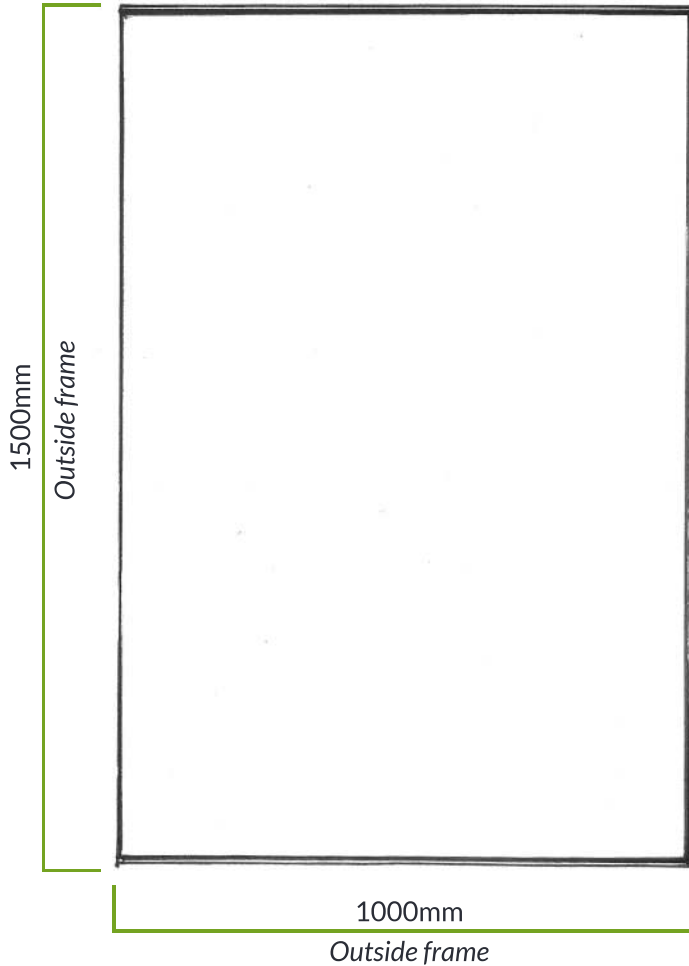

Single mirror
Hung vertically

Single mirror
Hung horizontally

Single mirror
Side view

Single mirror
Underside view

- Hang either vertically or horizontally.
- Available in black or black brushed with copper.
- Specifications may vary by a few millimeters.