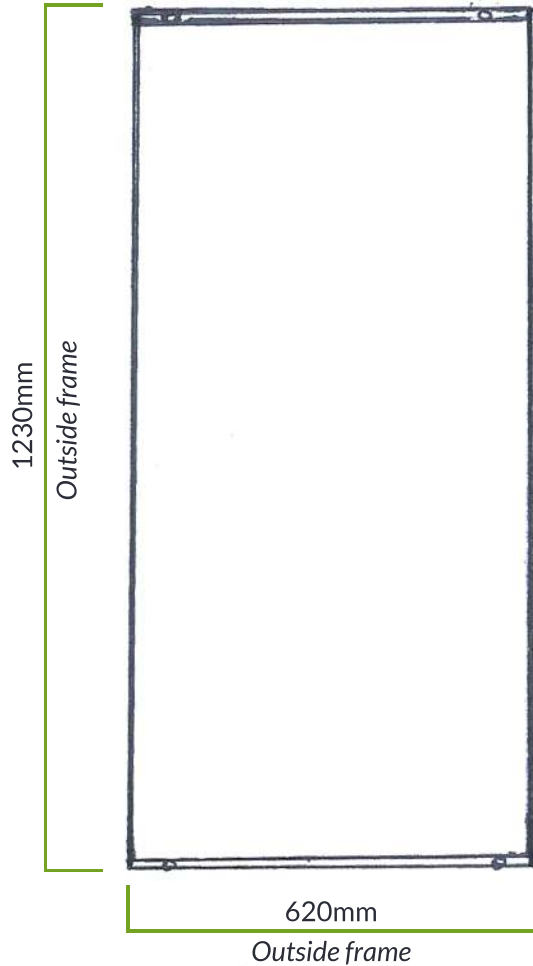

Single mirror
Hung vertically

Single mirror
Hung horizontally

Single mirror
Side view

Single mirror
Underside view

- Hang either vertically or horizontally.
- Available in black or black brushed with copper.
- Specifications may vary by a few millimeters.