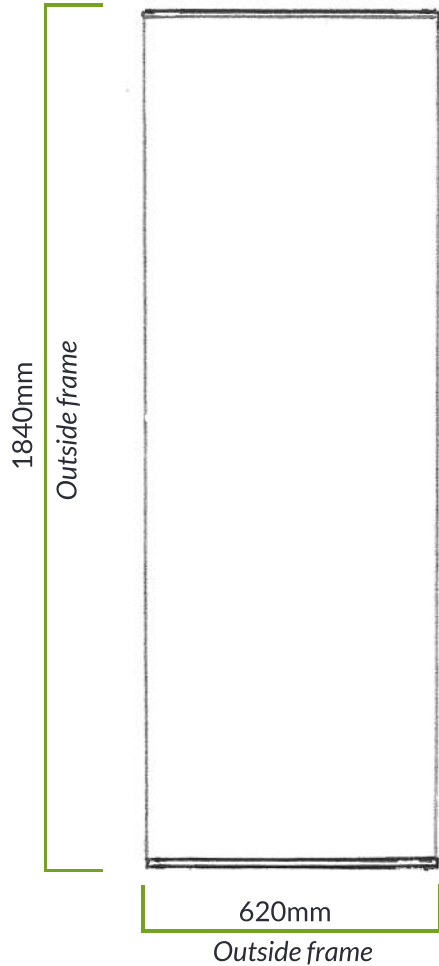

Single mirror
Hung vertically

Single mirror
Hung horizontally

Single mirror
Side view

Single mirror
Underside view

- Hang either vertically or horizontally.
- Available in black or black brushed with copper.
- Specifications may vary by a few millimeters.