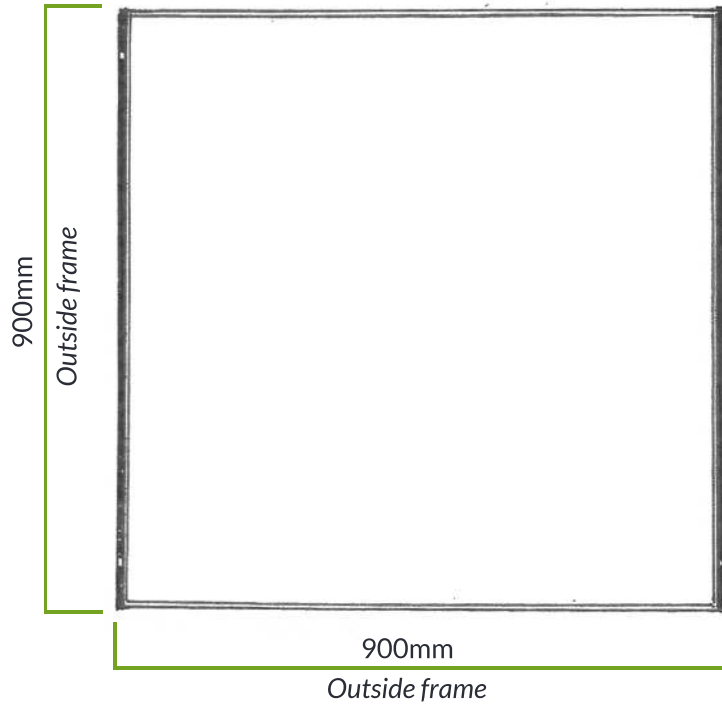

Single mirror
Hung vertically

Single mirror
Hung horizontally

Single mirror
Side view

Single mirror
Underside view

- Hang either vertically or horizontally.
- Available in black or black brushed with copper.
- Specifications may vary by a few millimeters.