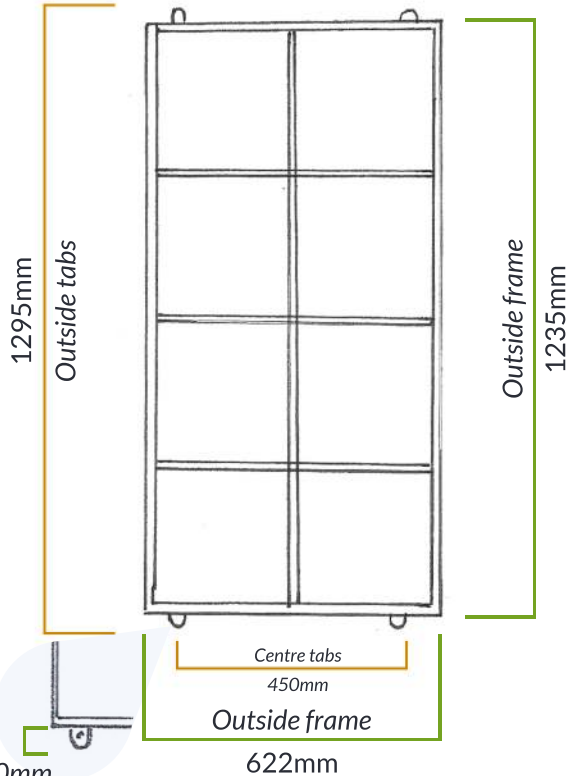

Single mirror
Hung vertically

Single mirror
Hung horizontally

- Mirrors are sold individually.
- Hang either vertically or horizontally.
- Hang additional mirrors alongside each other to fill larger areas.
- Use as many as you need to create the perfect feature.
- Available in black or black brushed with copper.
- Specifications may vary by a few millimeters.

1 Mirror

2 Mirrors

3+ Mirrors

1 Mirror

2 Mirrors

3+ Mirrors

622mm
Outside frame

1244mm
Outside frame

1866mm
Outside frame