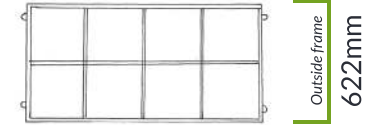

Single mirror
Hung vertically

Single mirror
Hung horizontally

- Mirrors are sold individually.
- Hang either vertically or horizontally.
- Hang additional mirrors alongside each other to fill larger areas.
- Use as many as you need to create the perfect feature.
- Available in black or black brushed with copper.
- Specifications may vary by a few millimeters.

1 Mirror

2 Mirrors

3+ Mirrors

1 Mirror

2 Mirrors

3+ Mirrors

622mm
Outside frame

1244mm
Outside frame

1866mm
Outside frame