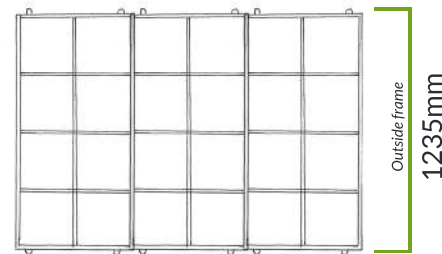

Single mirror
Hung vertically

Single mirror
Hung horizontally

- Mirrors are sold individually.
- Hang either vertically or horizontally.
- Hang additional mirrors alongside each other to fill larger areas.
- Use as many as you need to create the perfect feature.
- Available in black or black brushed with copper.
- Specifications may vary by a few millimeters.

1 Mirror

2 Mirrors

3+ Mirrors

1 Mirror

2 Mirrors

3+ Mirrors

622mm
Outside frame

1244mm
Outside frame

1866mm
Outside frame