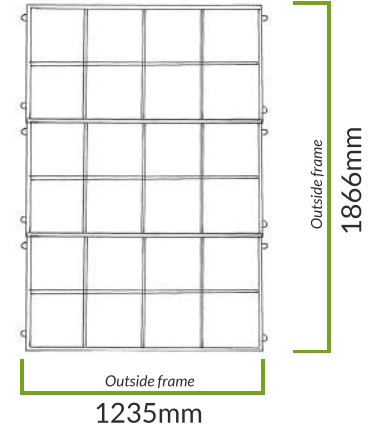

Single mirror
Hung vertically

Single mirror
Hung horizontally

- Mirrors are sold individually.
- Hang either vertically or horizontally.
- Hang additional mirrors alongside each other to fill larger areas.
- Use as many as you need to create the perfect feature.
- Available in black or black brushed with copper.
- Specifications may vary by a few millimeters.

1 Mirror

2 Mirrors

3+ Mirrors

1 Mirror

2 Mirrors

3+ Mirrors

622mm
Outside frame

1244mm
Outside frame

1866mm
Outside frame