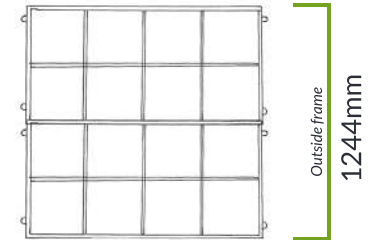

Single mirror
Hung vertically

Single mirror
Hung horizontally

- Mirrors are sold individually.
- Hang either vertically or horizontally.
- Hang additional mirrors alongside each other to fill larger areas.
- Use as many as you need to create the perfect feature.
- Available in black or black brushed with copper.
- Specifications may vary by a few millimeters.

1 Mirror

2 Mirrors

3+ Mirrors

1 Mirror

2 Mirrors

3+ Mirrors

622mm
Outside frame

1244mm
Outside frame

1866mm
Outside frame